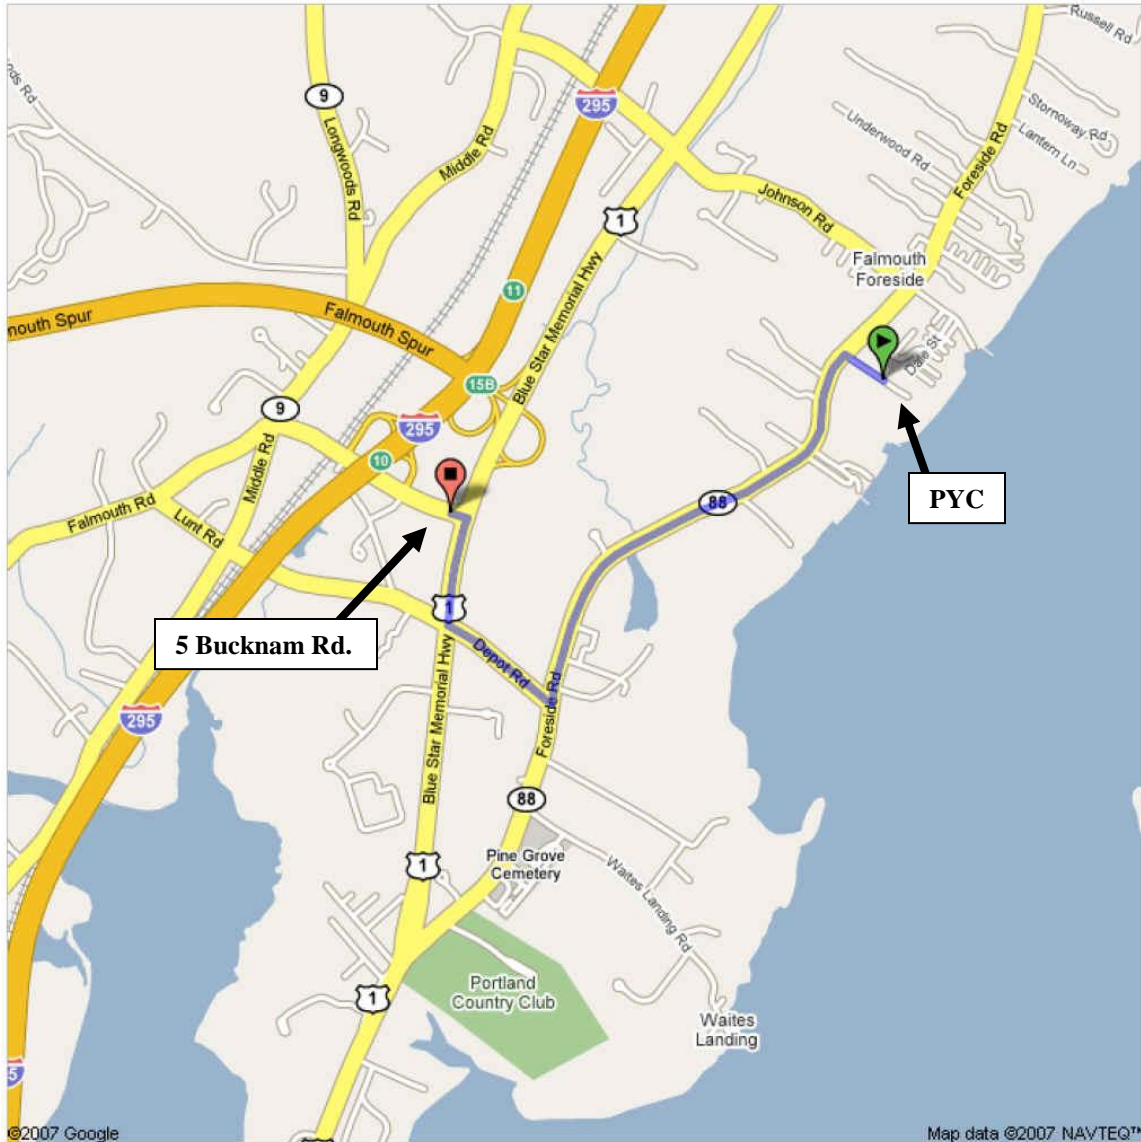

**2009 MONHEGAN REGATTA
SATELITE PARKING
5 BUCKNAM ROAD**

From PYC:

Turn Left on Foreside Rd. /ME-88

Turn Right on Depot Rd.

Turn Right at US-1

Turn Left at Bucknam Rd.

5 Bucknam is the Medical Office Building on the Right

Please park in the spaces furthest from the building. The shuttle will stop at the entrance to the lot.